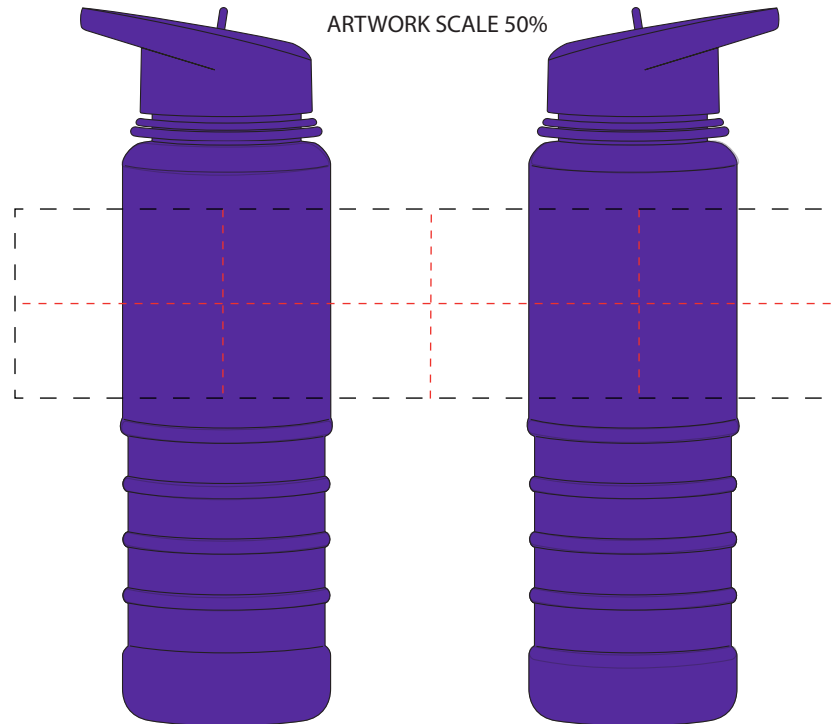

Artwork Approval

Your Ref:
Our Ref:

Quantity:
Version: 1

Product Code: MG9707
Product Colour: PURPLE

PRODUCT NOTES:

We stock this item in the following colours

The dashed line is to demonstrate print area and will not appear on your printed item

PANTONE REFERENCE(S)

Full Colour Printing

PRINTING CONCERNS:

PRINT LAYOUT

- LOGOS WILL BE DIRECTLY OPPOSITE
- LOGOS WILL NOT BE DIRECTLY OPPOSITE

ARTWORK SCALE 100%
Max print area: 220mm x 50mm

Please check the following are correct